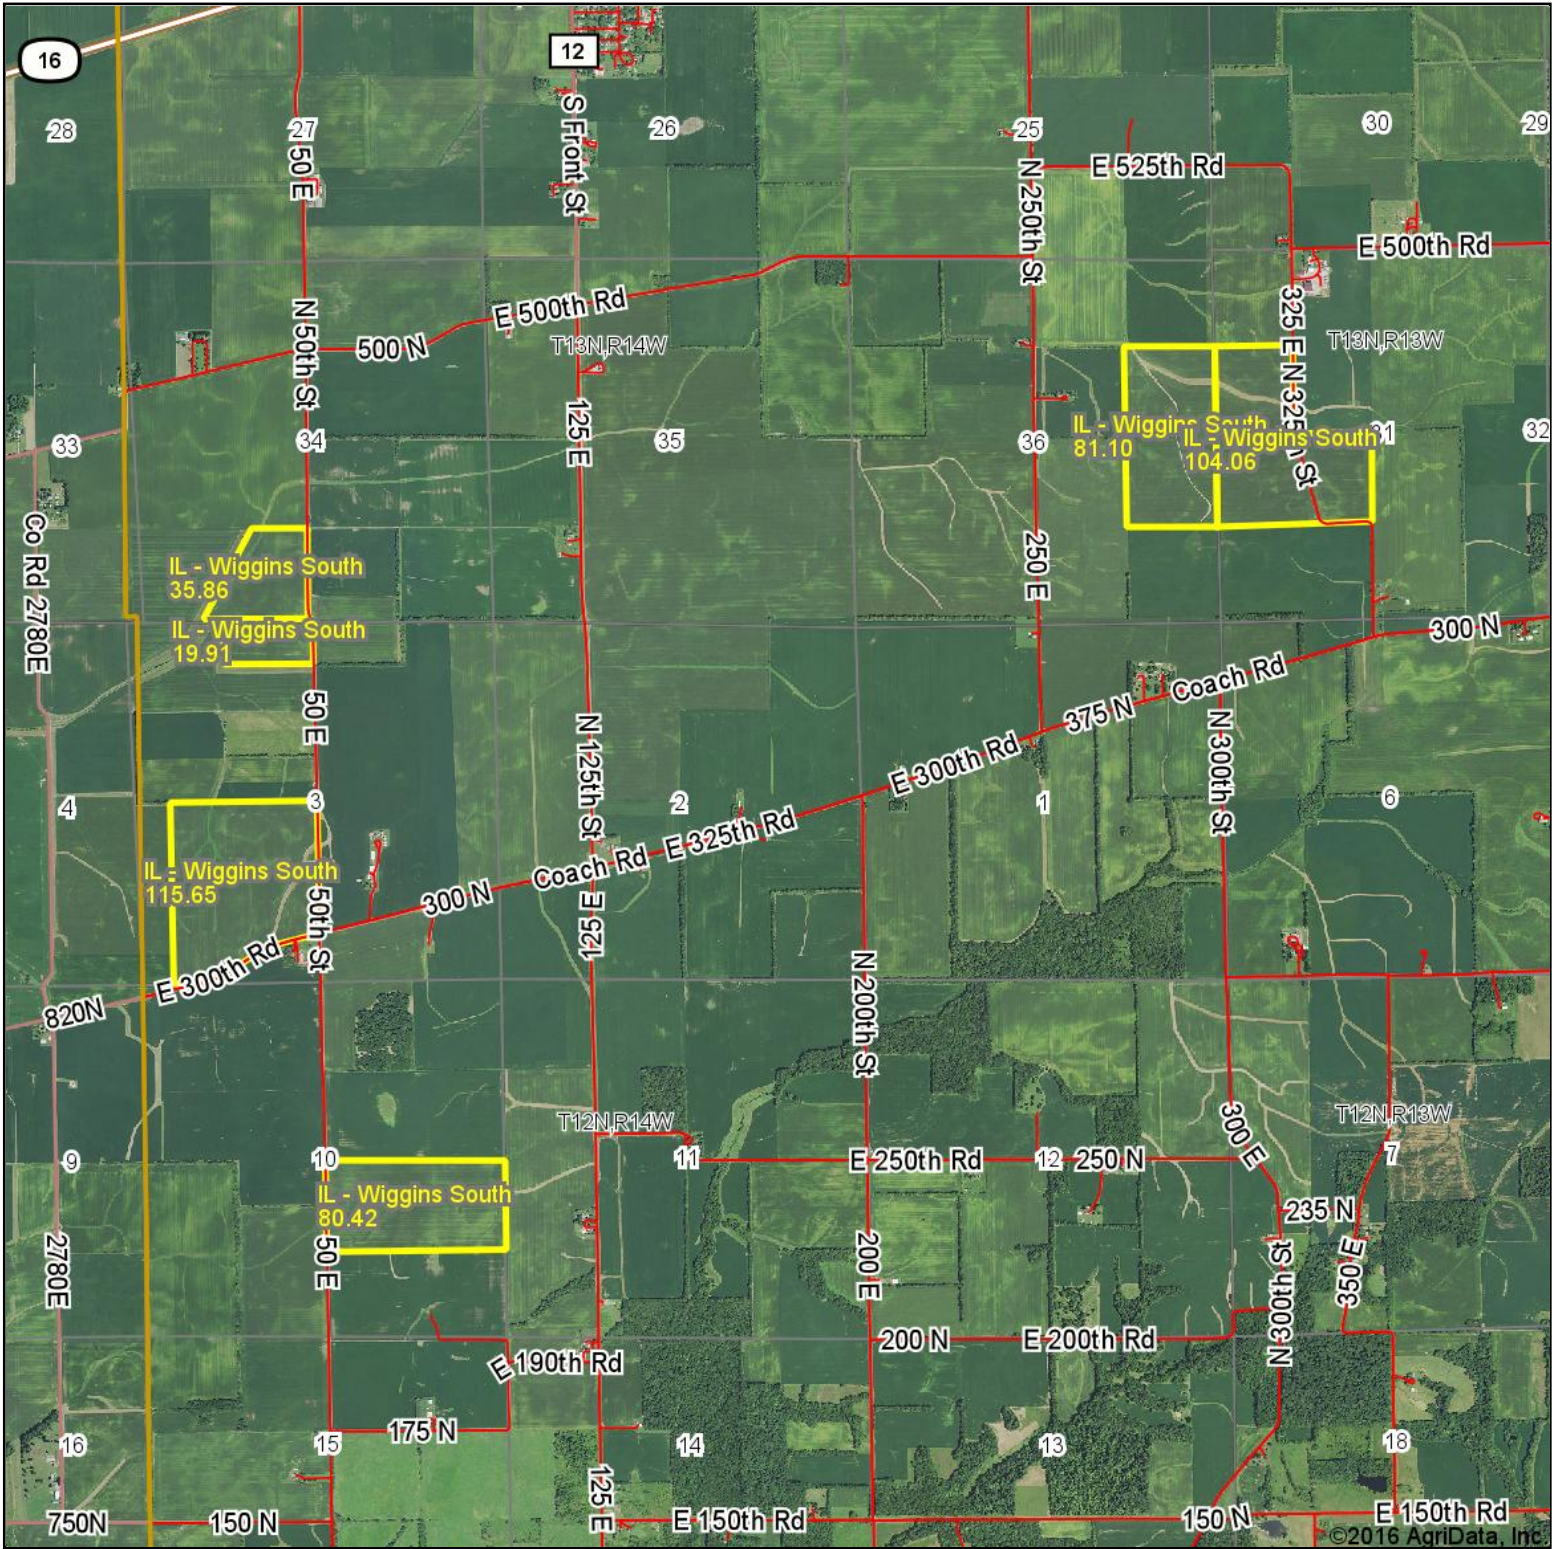

Wiggins South Aerial Map

map center: 39° 31' 8.36, -87° 55' 41.94

Maps Provided By:

© AgriData, Inc. 2016 www.AgriDataInc.com

2-12N-14W
Edgar County
Illinois

10/27/2016