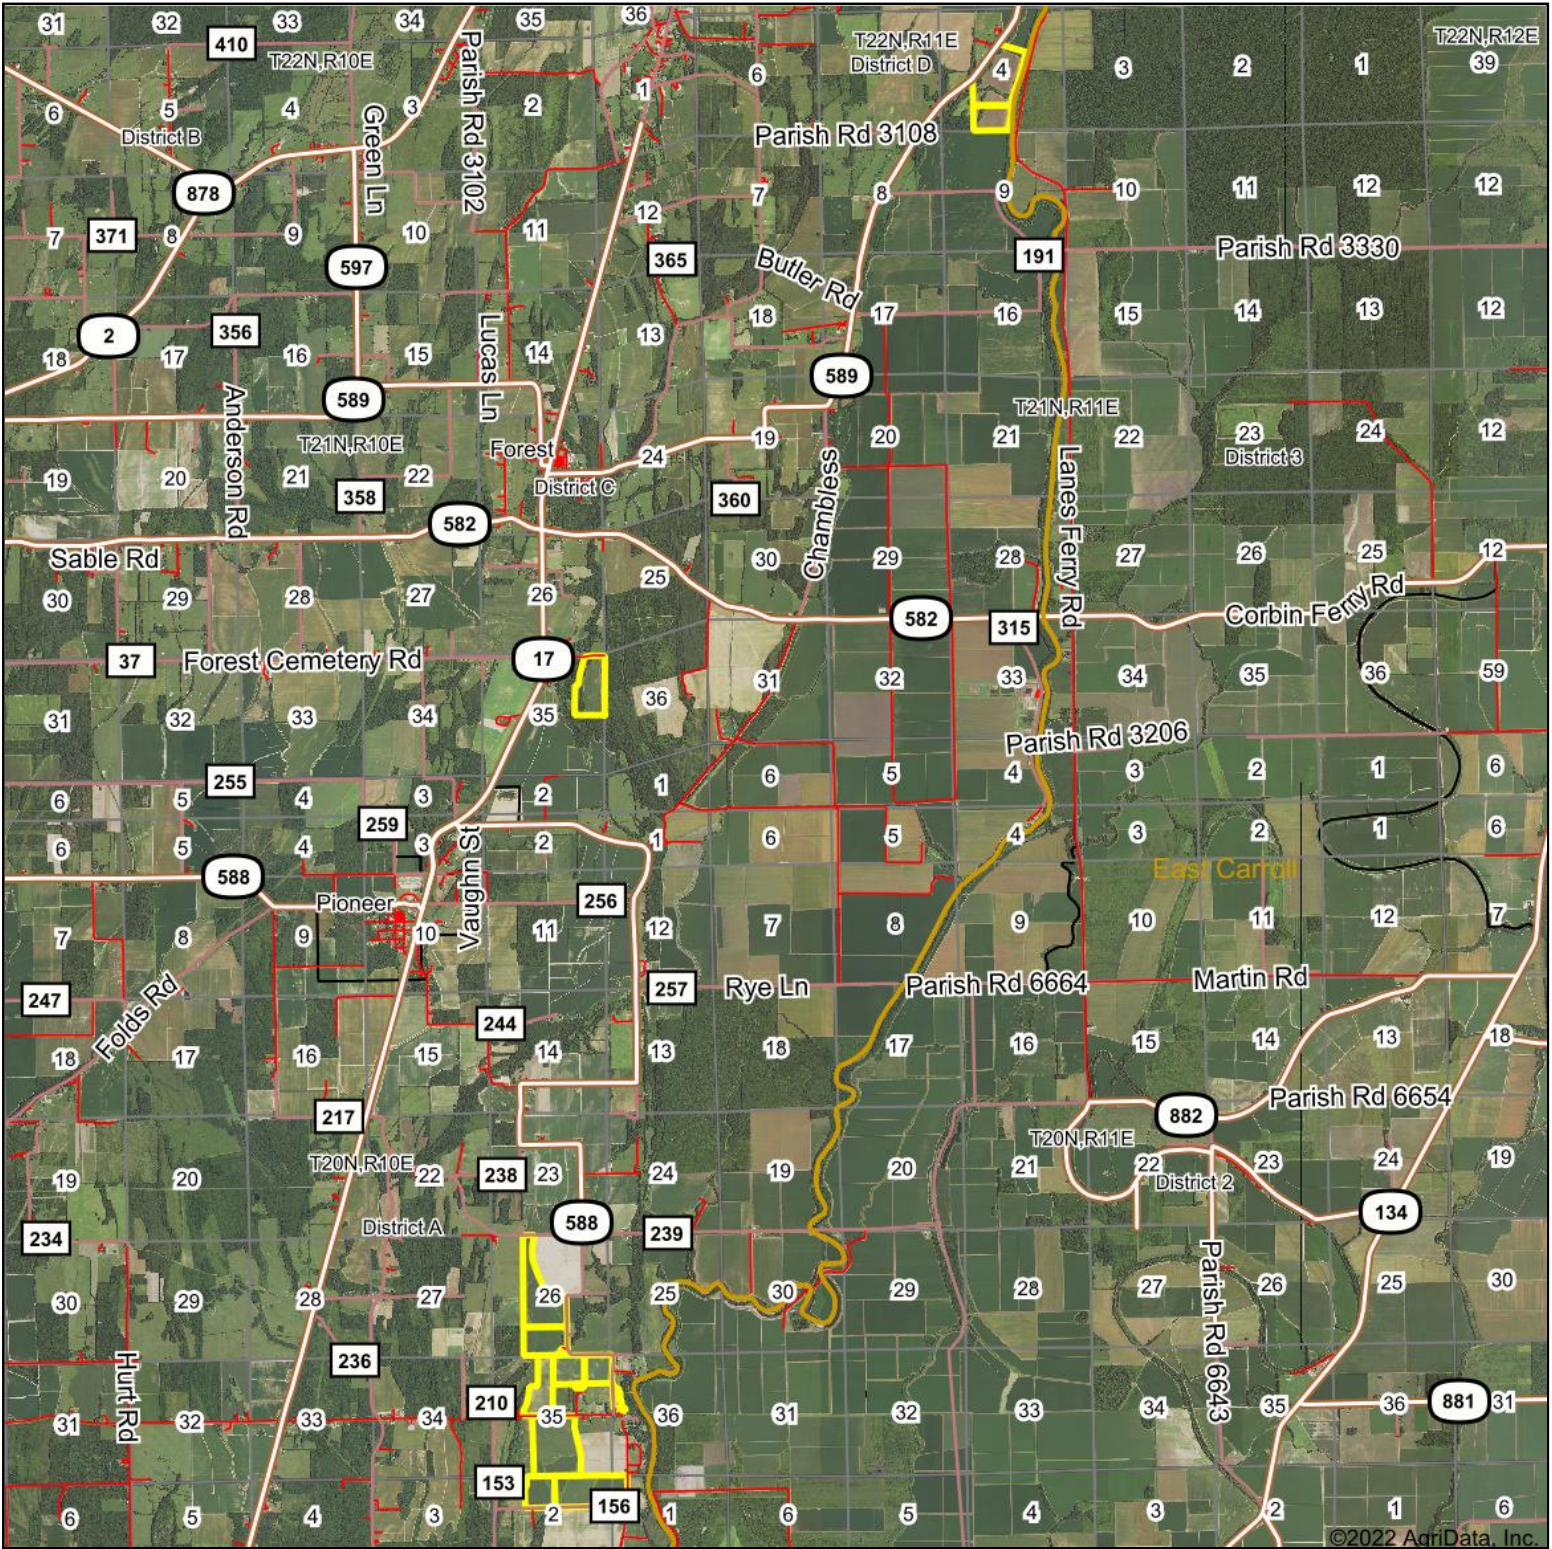

Aerial Map

Map Center: 32° 45' 15.2, -91° 22' 55.24

0ft 9651ft 19302ft

6-20N-11E
West Carroll County
Louisiana

©2022 AgriData, Inc.