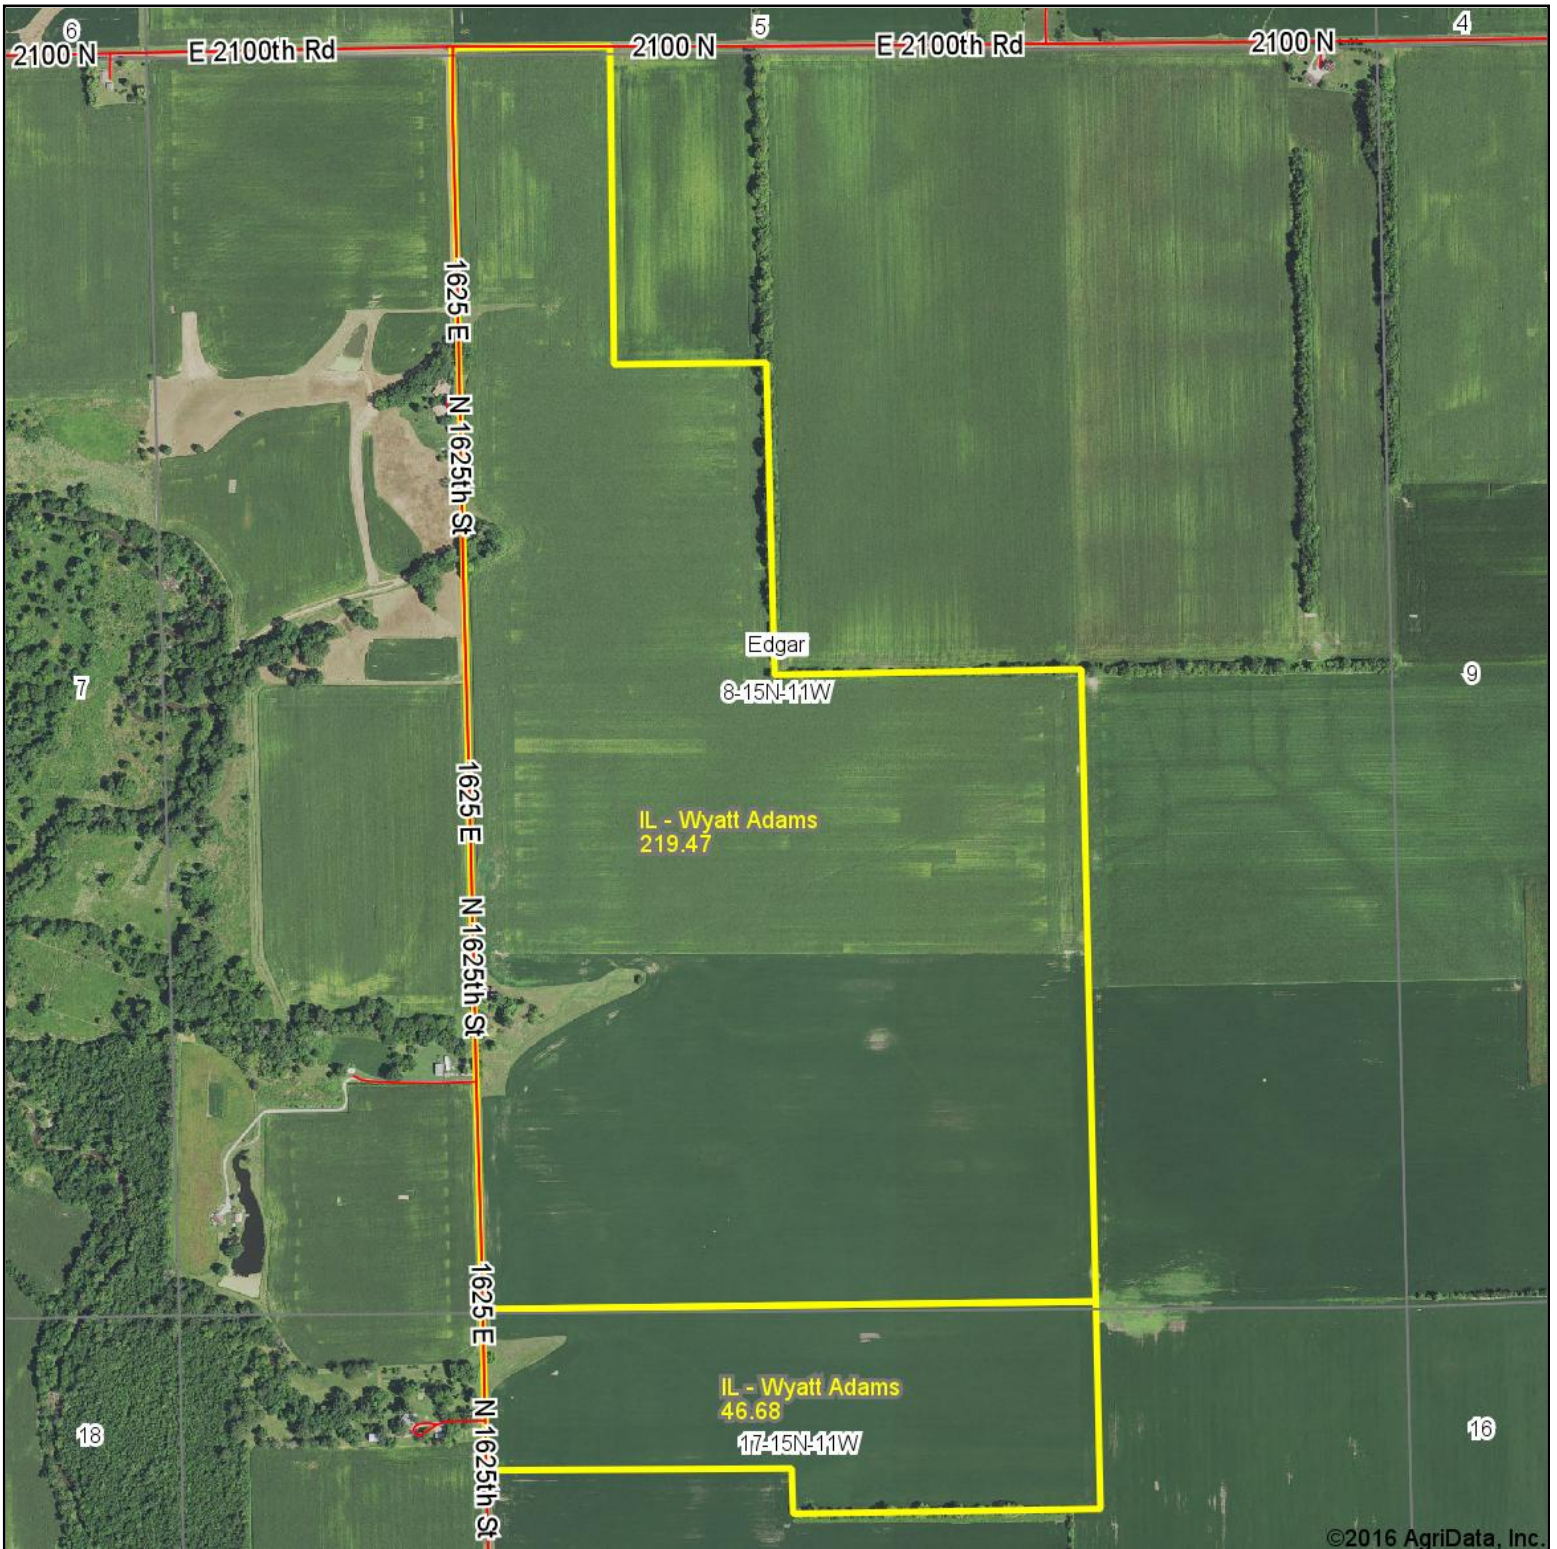

# Wyatt Adams Aerial Map

©2016 AgriData, Inc.

map center: 39° 46' 16.99, -87° 39' 44.27

© AgriData, Inc. 2016 www.AgriDataInc.com

**8-15N-11W**  
**Edgar County**  
**Illinois**

10/26/2016