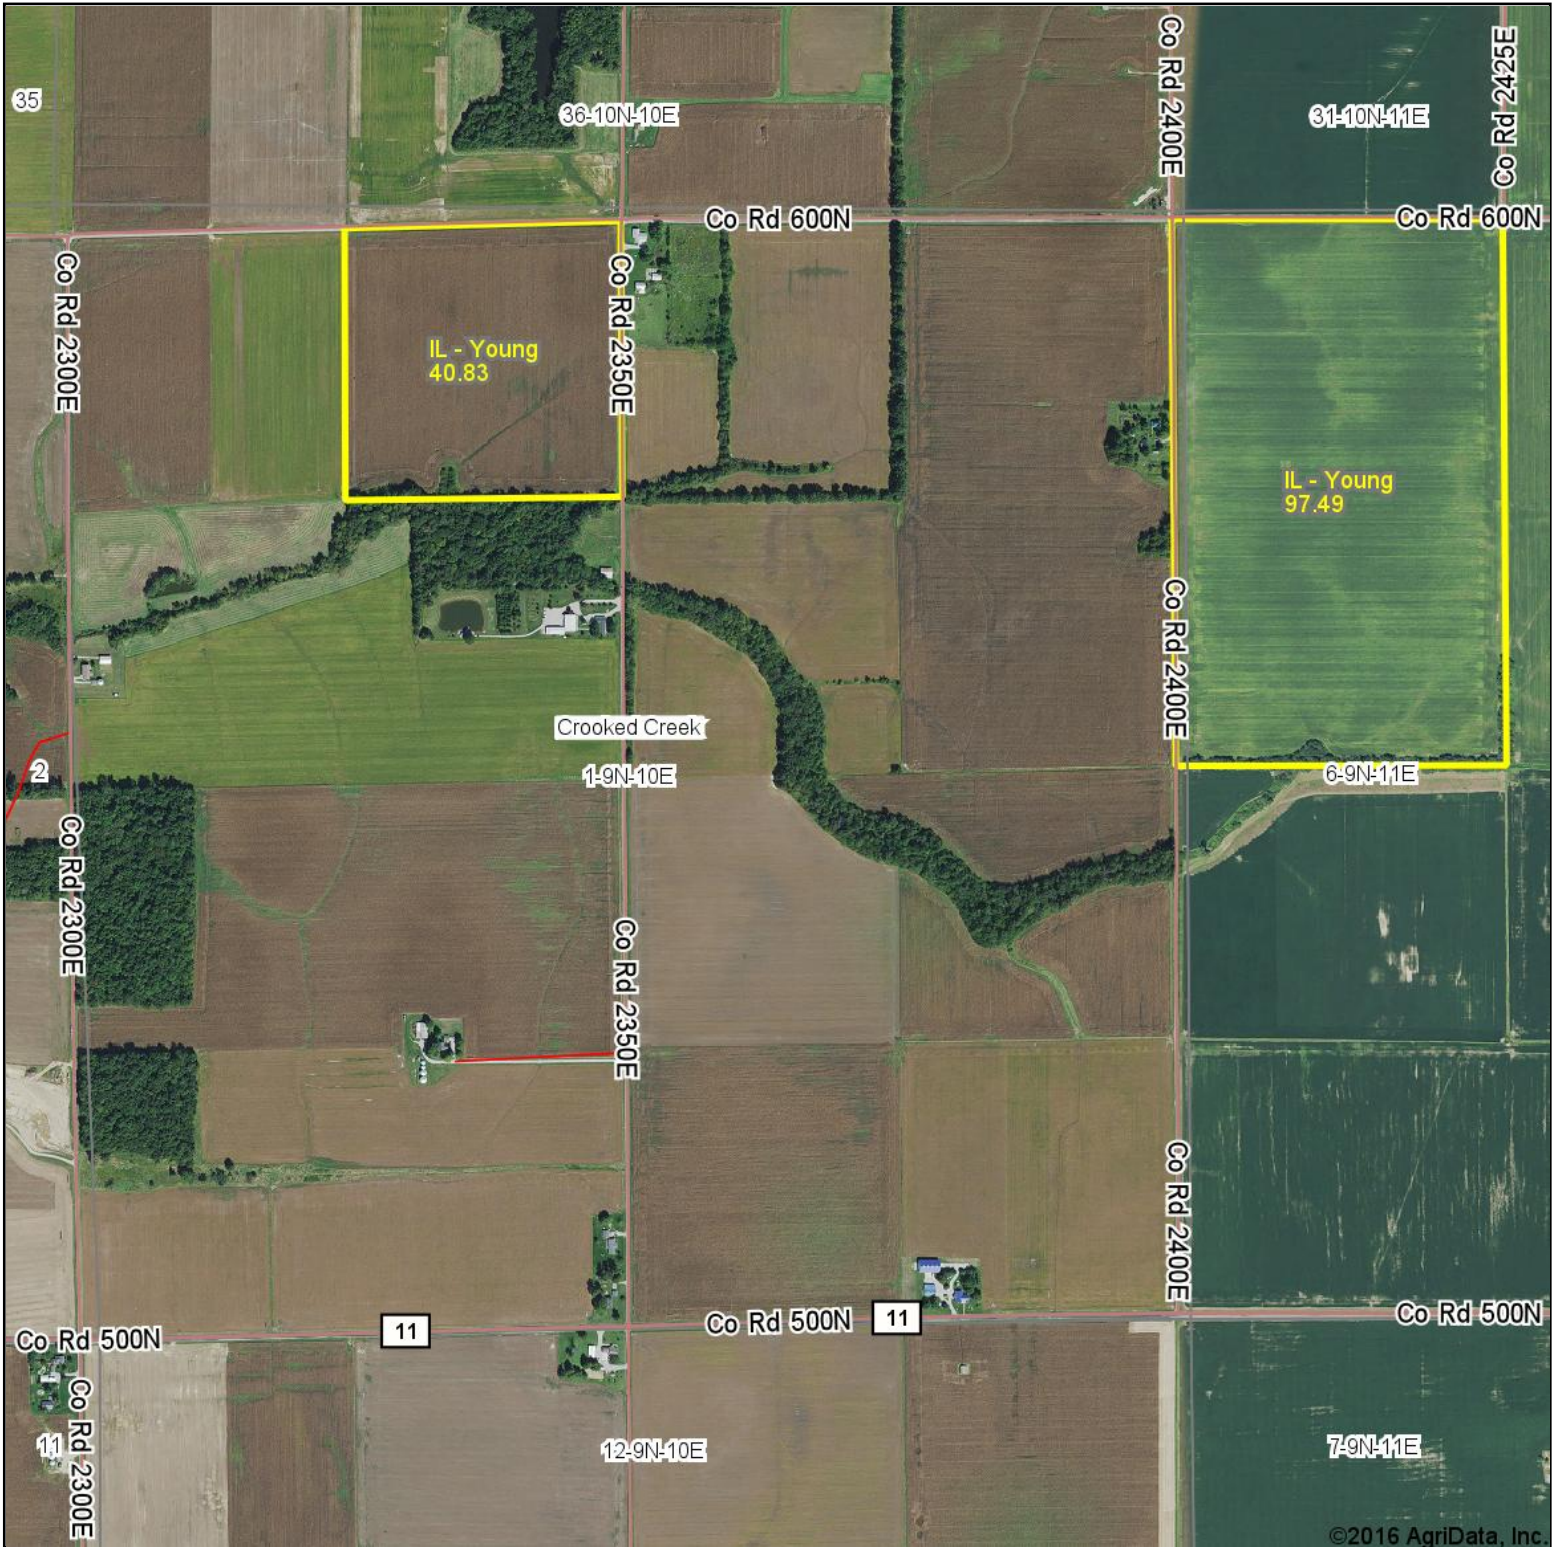

Young Aerial Map

©2016 AgriData, Inc.

map center: 39° 15' 15.51, -88° 1' 53.05

Maps Provided By:

 CUSTOMIZED ONLINE MAPPING
 © AgriData, Inc. 2016 www.AgriDataInc.com

1-9N-10E
Cumberland County
Illinois

10/27/2016