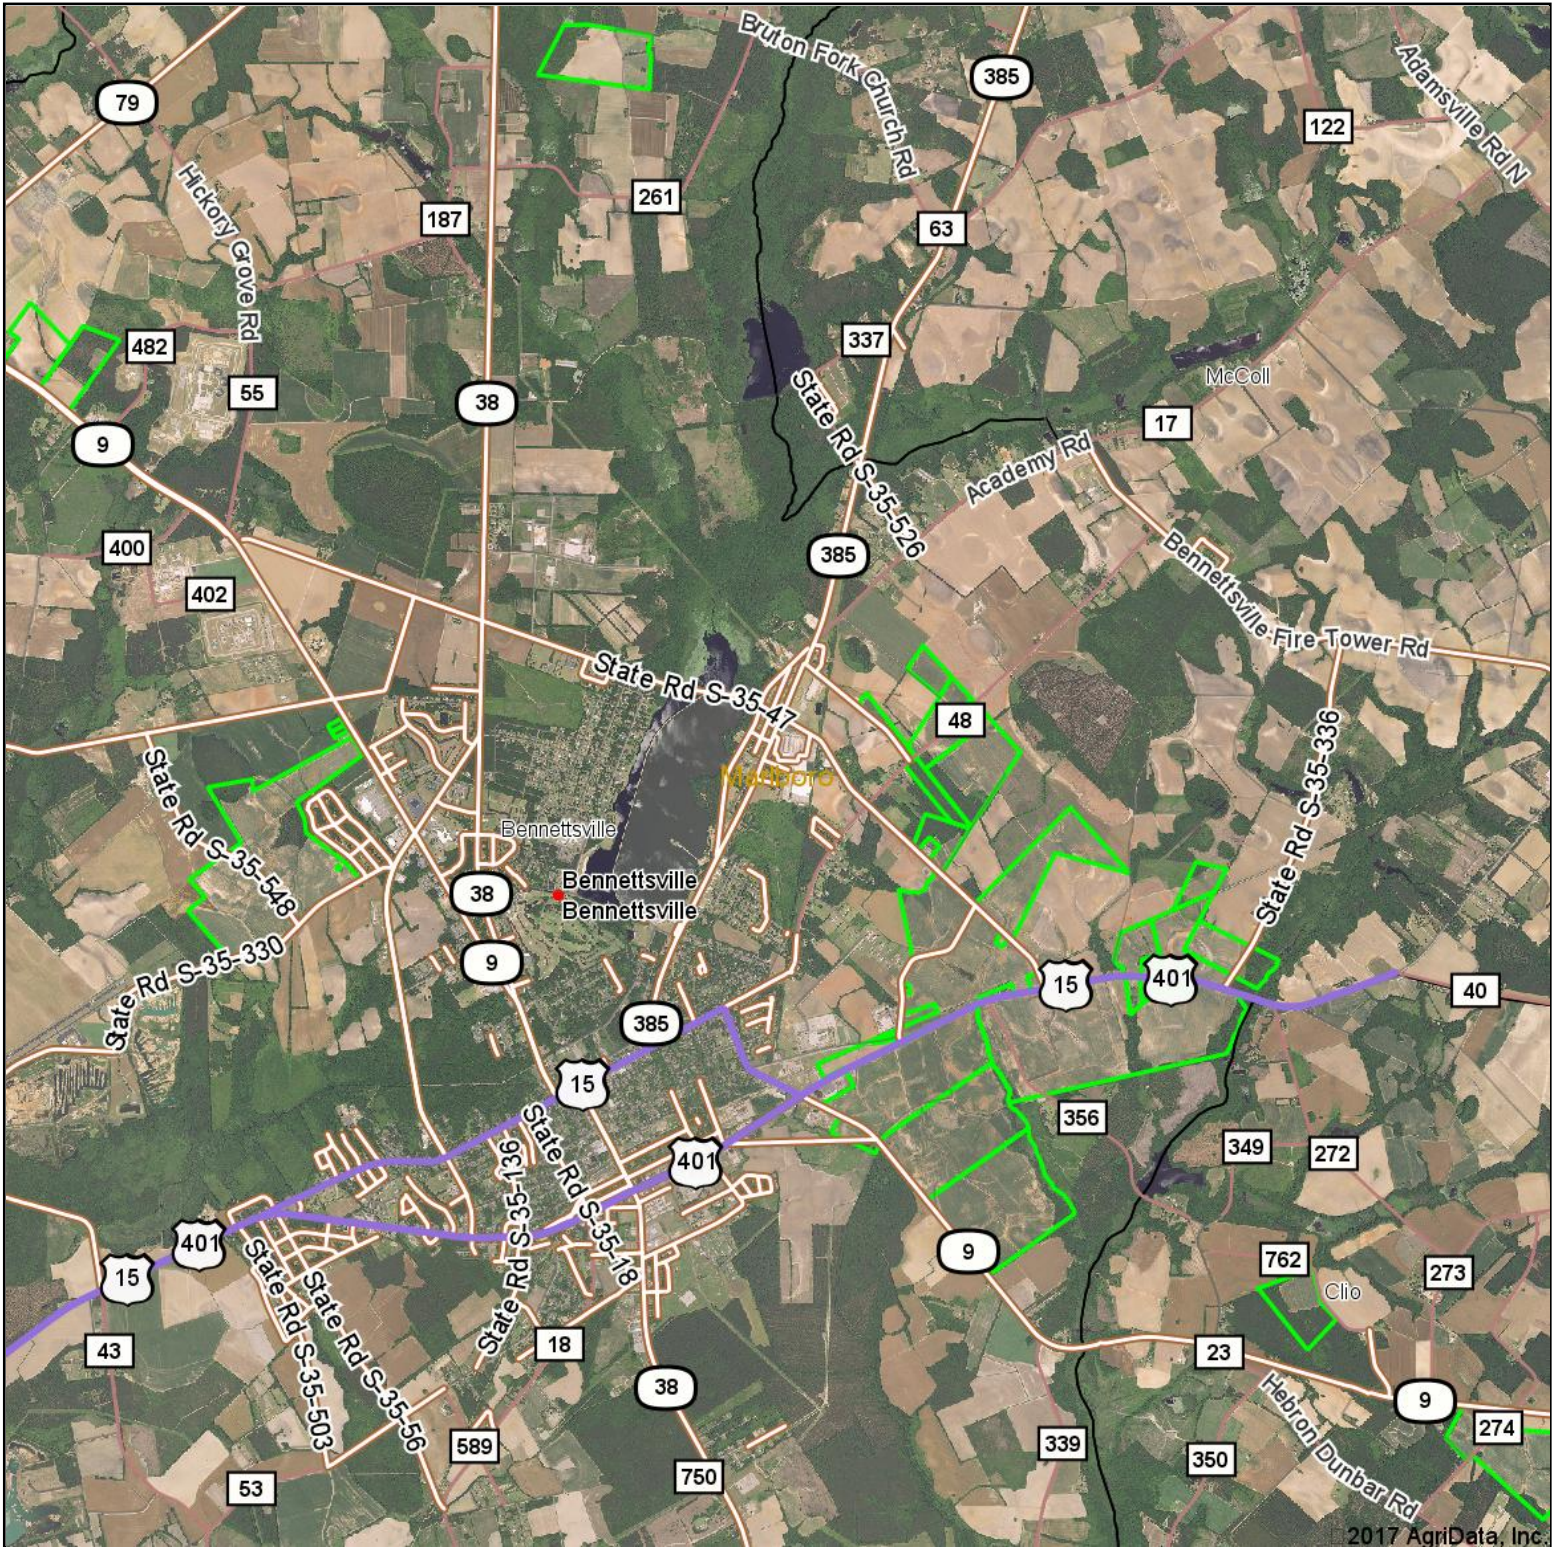

Bennettsville Aerial Map

2017 AgriData, Inc.

map center: 34° 38' 26.33, -79° 39' 54.79

Maps Provided By:

© AgriData, Inc. 2017 www.AgriDataInc.com

Marlboro County
South Carolina

3/25/2017